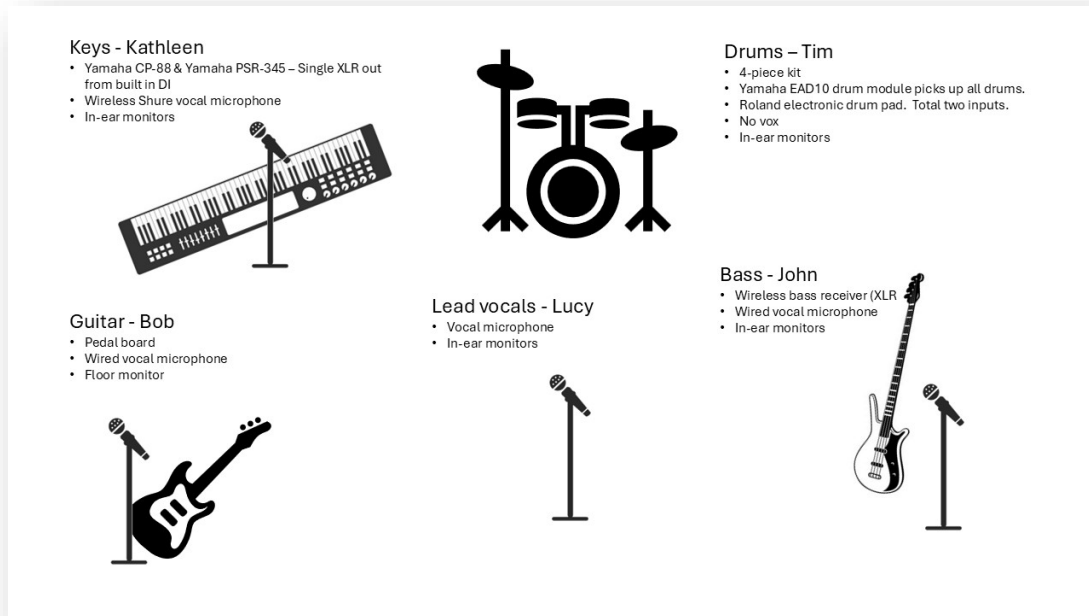

Electro Retro Stage Plot and Gear Listing

Mixer Inputs

Player	Name	Item	Connection
Lead Singer	Lucy Valdez	Microphone	XLR Male
Guitar/Singer	Bob Wolcotte	Microphone	XLR Male
		Pedal Board	¼" Male
Bass/Singer	John Ernst	Microphone	XLR Male
		Bass amp	¼" Male
Keyboards/Singer	Kathleen Dooley	Shure Wireless SM58 Microphone	XLR Male
		Yamaha Keyboards with built-in DI	XLR Male
Drummer	Tim O'Hara	Bass Drum Microphone	XLR Male
		Snare Drum Microphone	XLR Male
		Tom 1 Drum Microphone	XLR Male
		Tom 2 Drum Microphone	XLR Male

Monitor Outputs

Player	Name	Item
Lead Singer	Lucy Valdez	In-Ear monitors
Guitar/Singer	Bob Wolcotte	Floor monitor
Bass/Singer	John Ernst	In-Ear monitors
Keyboards/Singer	Kathleen Dooley	In-Ear monitor and keys Behringer monitor
Drummer	Tim O'Hara	In-ear monitor